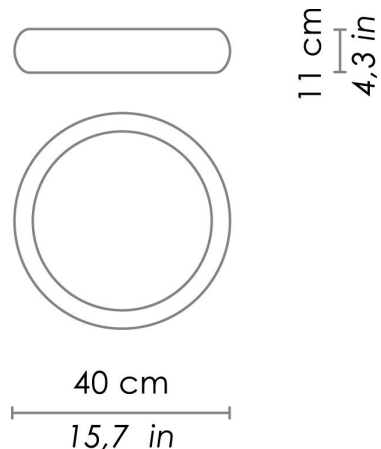

## TREVISO

WALL

Wall-ceiling, with diffuser in mouth-blown, satin-finish opal triplex glass; matt white, black or grey painted metal frame; white painted metal frame, with outer finishing in matt white, black or grey painted (customisable on request). The product is suitable for indoor use only.

### DIMENSIONS AND HOLES

Dimensions	Ø 40 - 11 cm / Ø 15,7 - 4,3 in
------------	--------------------------------

### ILLUMINOTECHNICAL SPECIFICATIONS

Source	E6
Type	Bulb E26
Total Watt	1 x 60W max